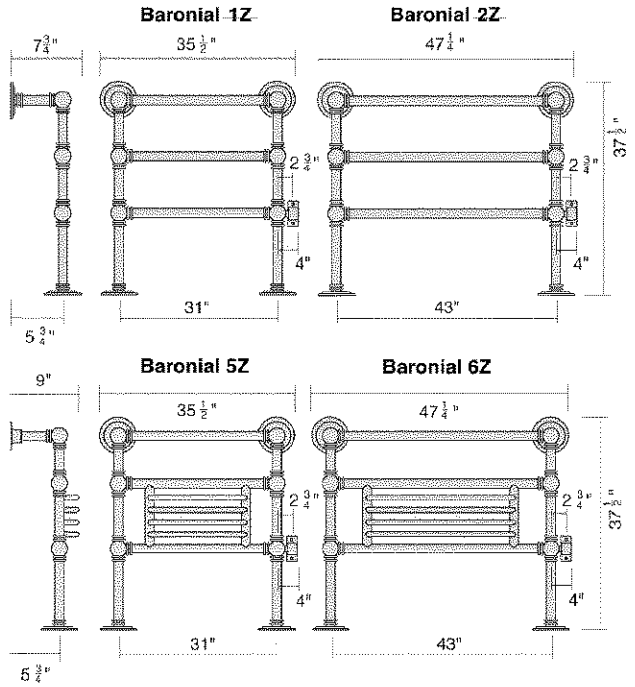

Baronial

Special sizes on request - Total brass construction

Hydronic (H)

Electric (Z)

Electric - socket on the right hand side unless ordered otherwise.