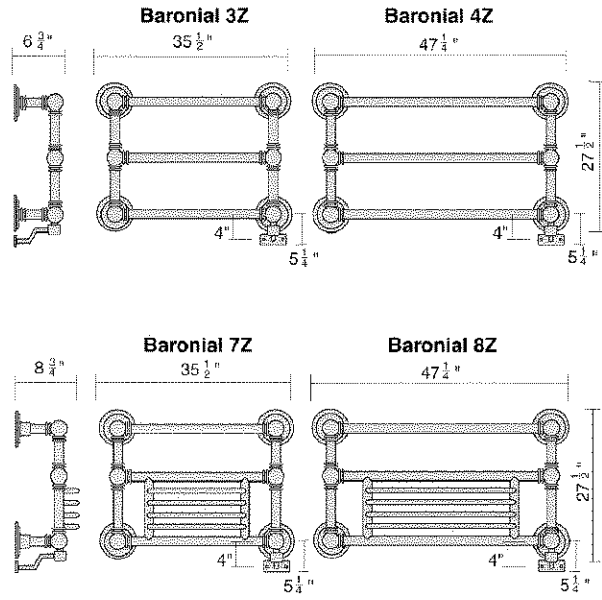

Baronial

Special sizes on request - Total brass construction

Hydronic (H)

Electric (Z)

Electric - socket on the right hand side unless ordered otherwise.